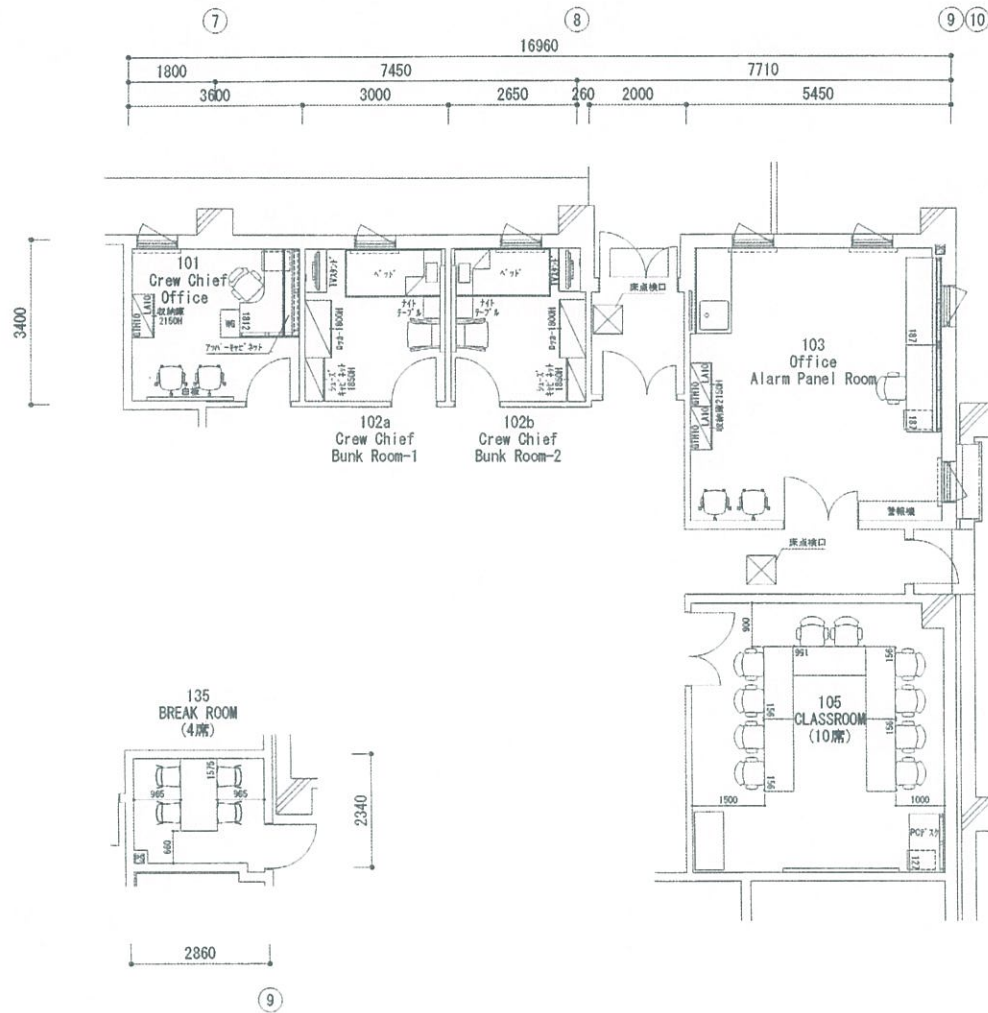

NA835 Iorizaki Fire Station
Furniture Layout Plan - ①

⑥

④

③

②

①

NA835 Iorizaki Fire Station
Furniture Layout Plan - ②